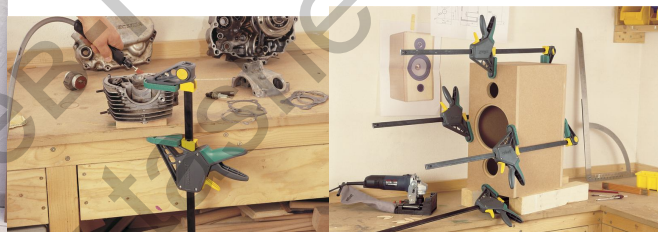

EHZ PRO One-hand clamps

The powerful for professional work

- quick, safe and convenient clamping - with just one hand
- robust and powerful - clamping pressure up to 120 kg
- most simple handling and secure fastening due to ergonomic grip with skid-resistant zone
- for professionals: effortless conversion to the spreading function by pushing a button
- even distribution of the clamping force and gentle to the workpiece thanks to large clamping areas and extreme 100 mm throat clearance
- high-quality rail that ensures high, long lasting clamping force
- very easy release of the clamping pressure due to optimum leverage
- cross groove for safely clamping round objects
- adjustable spacers protect the workpiece and serve as support

- packaging: with hang tag

article no.	description	EAN	depth	clamping range	expanding range
3030000	1 EHZ PRO 100-150 - one-hand clamp	4006885303003	100 mm	150 mm	210 - 410 mm
3031000	1 EHZ PRO 100-300 - one-hand clamp	4006885303102	100 mm	300 mm	210 - 560 mm
3032000	1 EHZ PRO 100-450 - one-hand clamp	4006885303201	100 mm	450 mm	210 - 710 mm
3033000	1 EHZ PRO 100-700 - one-hand clamp	4006885303300	100 mm	700 mm	210 - 960 mm
3034000	1 EHZ PRO 100-915 - one-hand clamp	4006885303409	100 mm	915 mm	210 - 1,175 mm